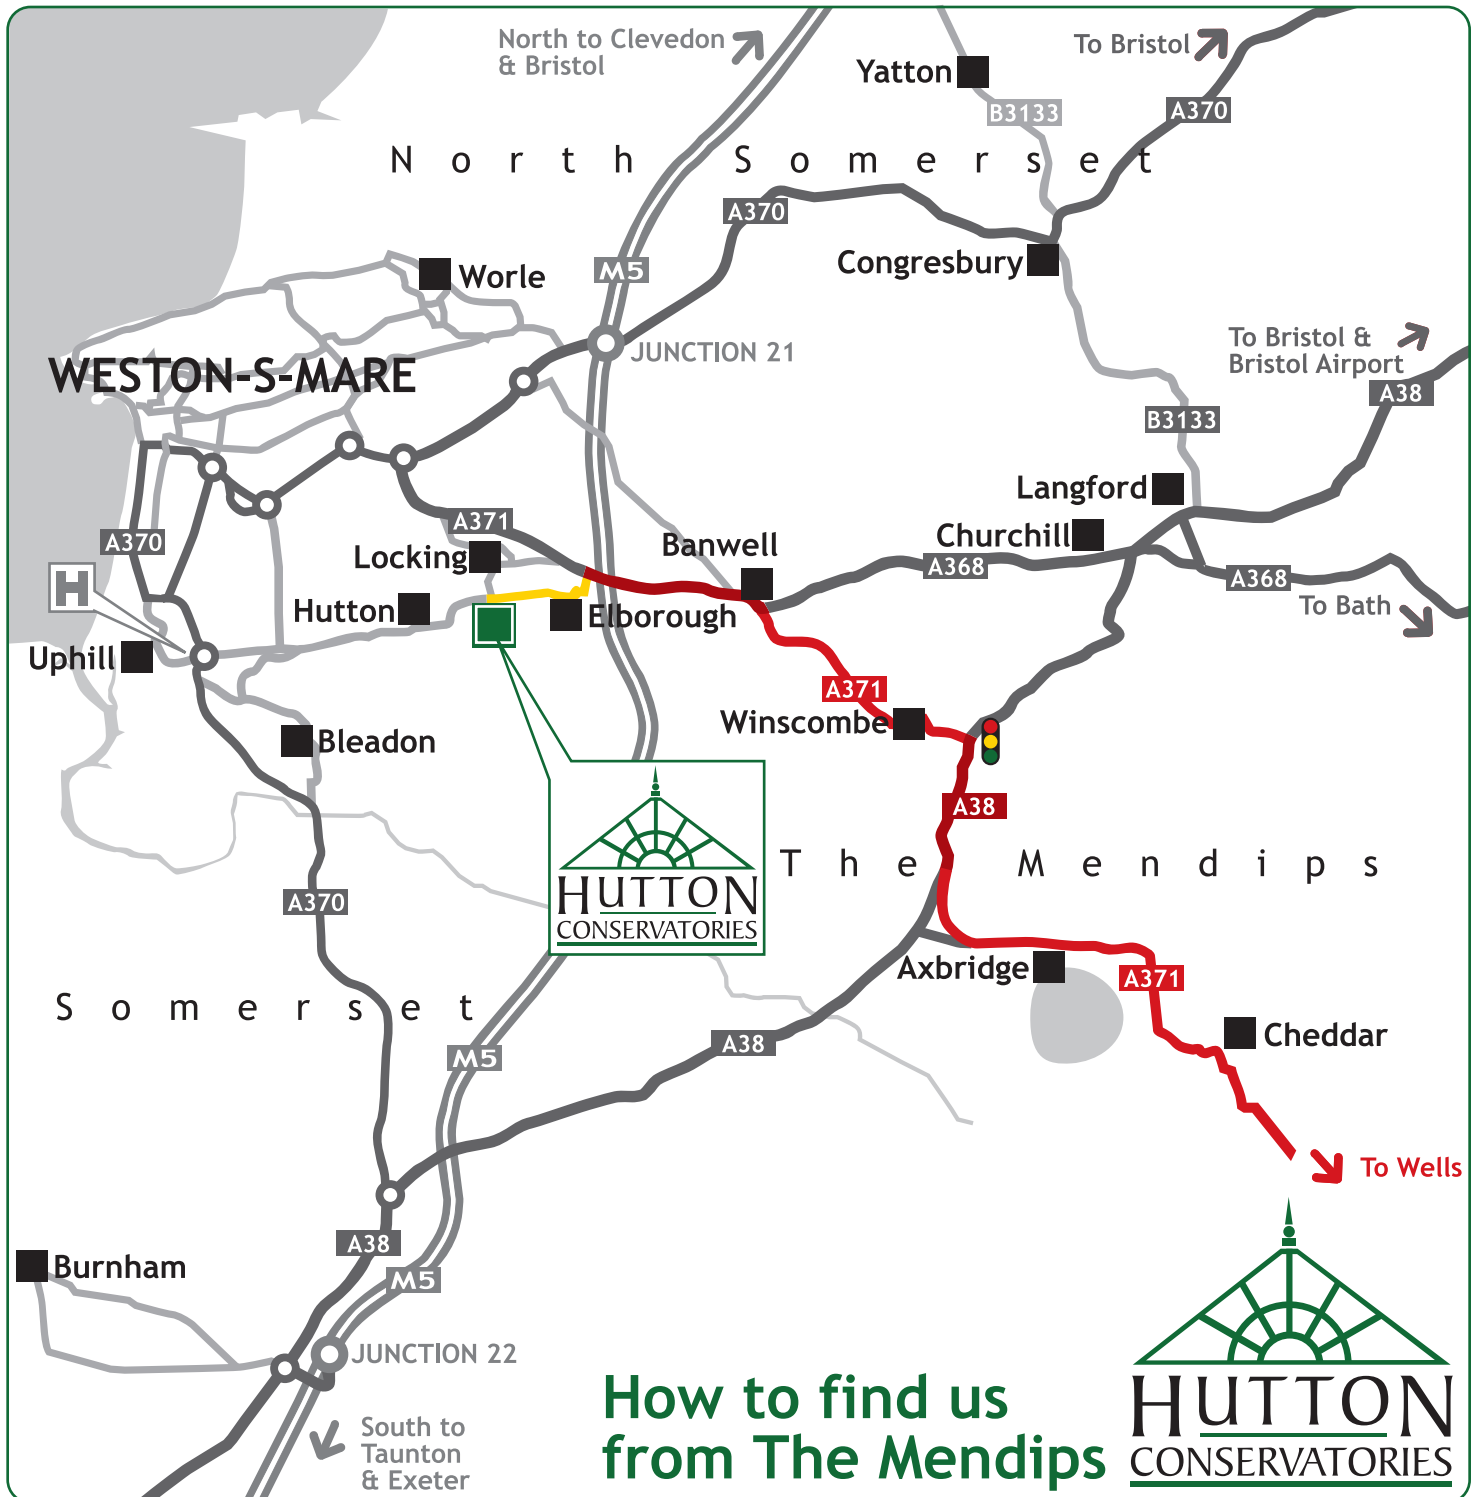

Directions and location of Hutton Conservatories near Weston-s-Mare from The Mendips

How to find us from The Mendips

- ↑ From The Mendips take A371 at Cheddar passed Axbridge to the A38
- ➡ Turn right on the A38 and follow the road north until you reach the traffic lights near Winscombe
- ↶ Turn left on the A371 and travel through Winscombe and then onto Banwell. Follow the road through the village and on towards Weston.
- ↶ Just over the Motorway bridge turn left towards Hutton and Uphill.
- ↶ Follow the road through Elborough (right at mini roundabout) and Hutton Garden Centre is on the left a short distance on. Hutton Conservatories is located in the back of the garden centre.